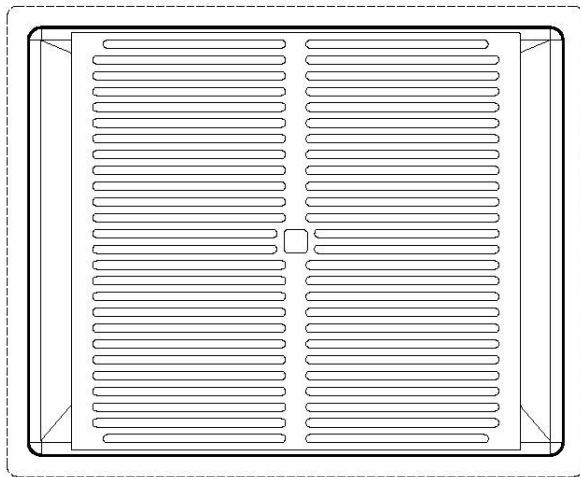

8100 617
POSIZIONATA A FILO VASCA / EDGE POSITIONING